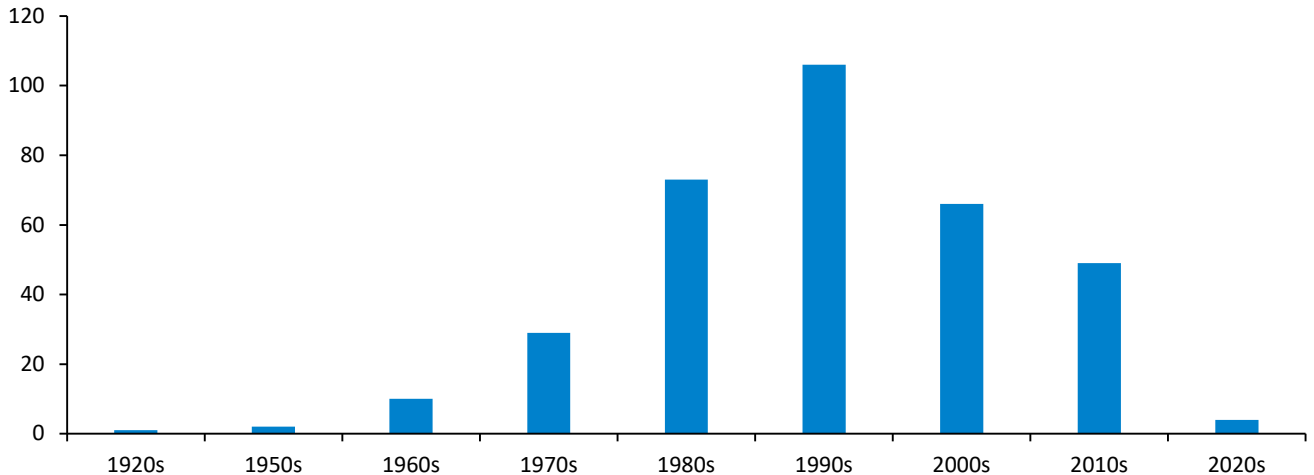

Geographic Profile – Greater Tokyo Area

Current as of 10/19/20

Total MBA/EMBA alumni: 340 (28 are EMBA's)

Total certificate alumni: 106

Total FY21 Reunion Year alumni: 70

External Relations and Development liaisons:

Beth Brown: eb2922@gsb.columbia.edu

Anna Davitt: ad3614@gsb.columbia.edu

Alexandra Kennedy: ak3924@gsb.columbia.edu

Alumni club presidents:

Hajime Kosai '96: hkosai96@gsb.columbia.edu

Tak Sakamoto '06: tsakamoto06@gsb.columbia.edu

Board of Overseers members in region: 2

Ernest M. Higa '76

Yuzaburo Mogi '61

Number of Alumni Per Graduation Year