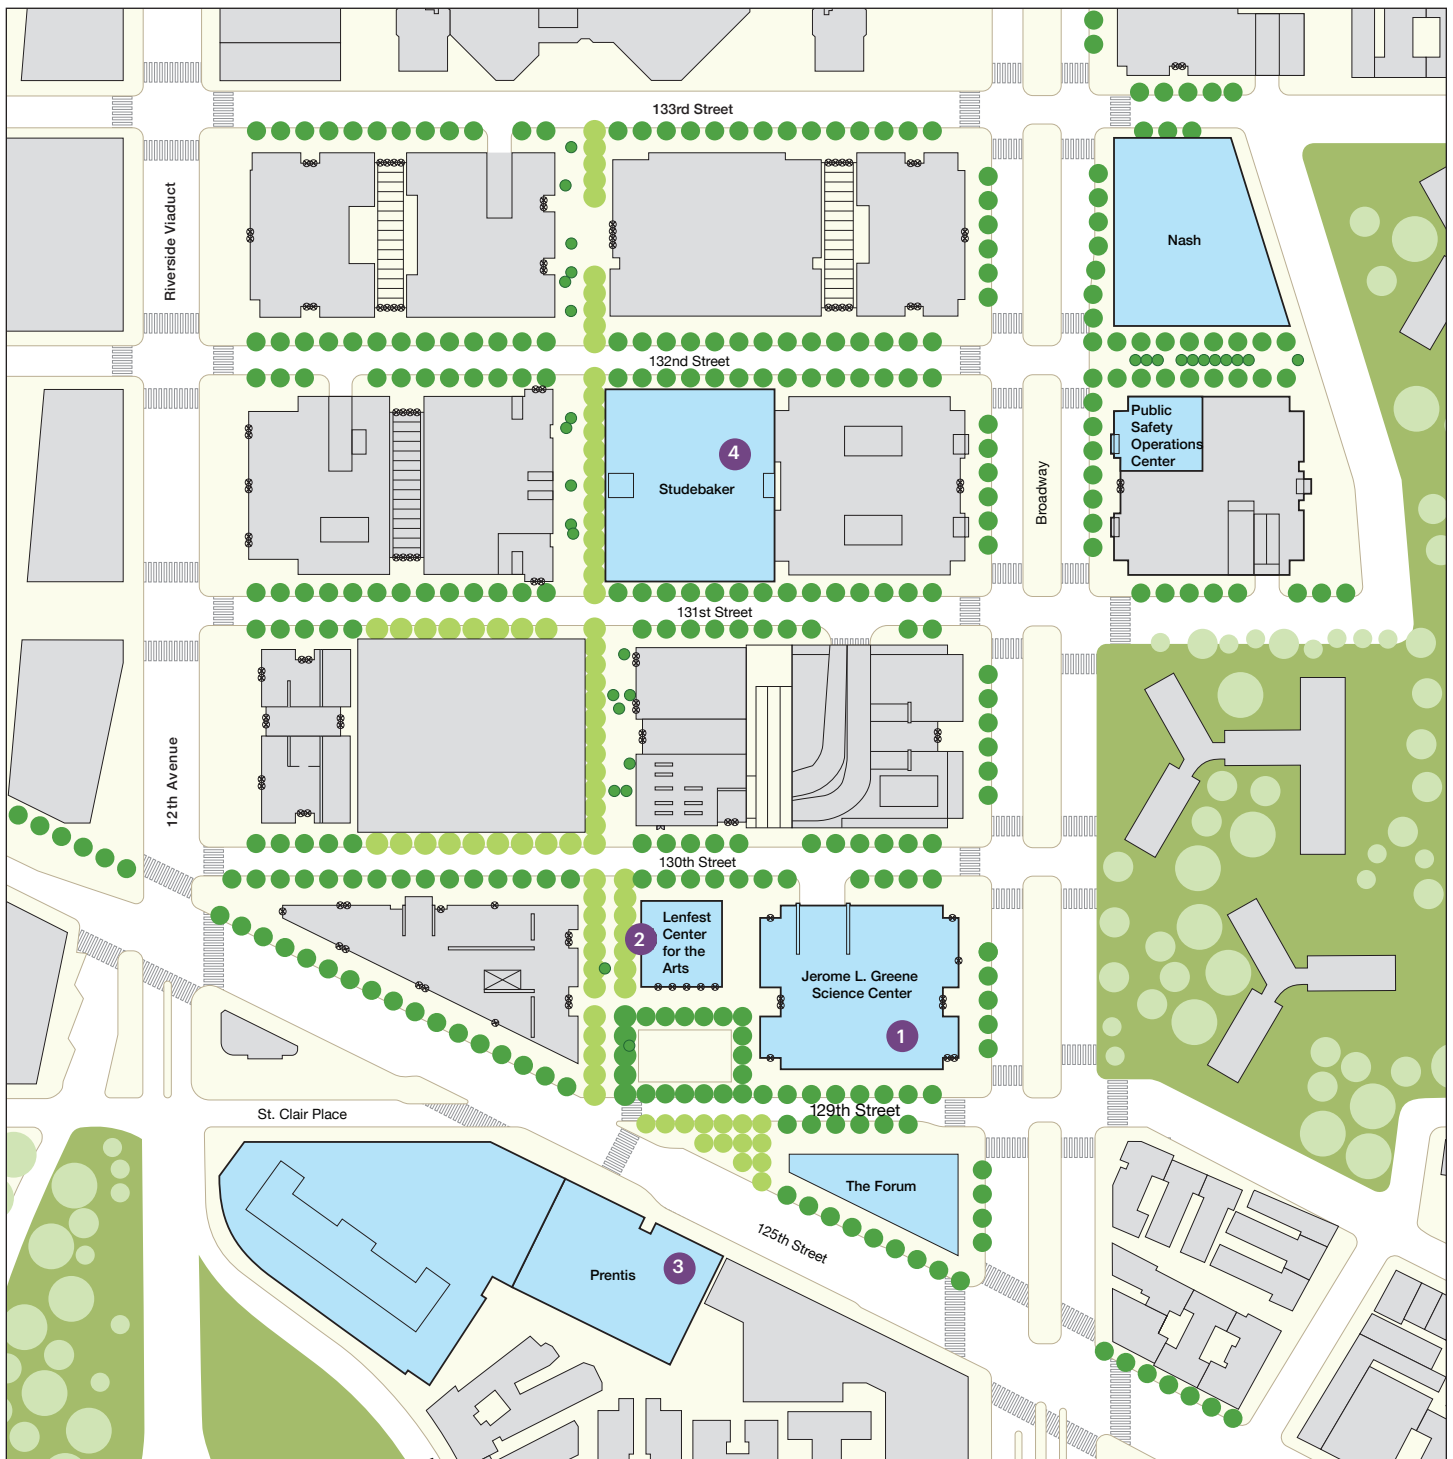

GENDER-NEUTRAL RESTROOMS—MANHATTANVILLE CAMPUS

● Gender-neutral restrooms

1 Jerome L. Greene Science Center—
Sub-Cellar 400, Sub-Cellar 300,
100 & 100A Levels (& all levels)

2 Lenfest Center for the Arts—
200 & 300 Levels (& all levels)

3 Prentis—100 & Level

4 Studebaker—100 & 200 & Levels